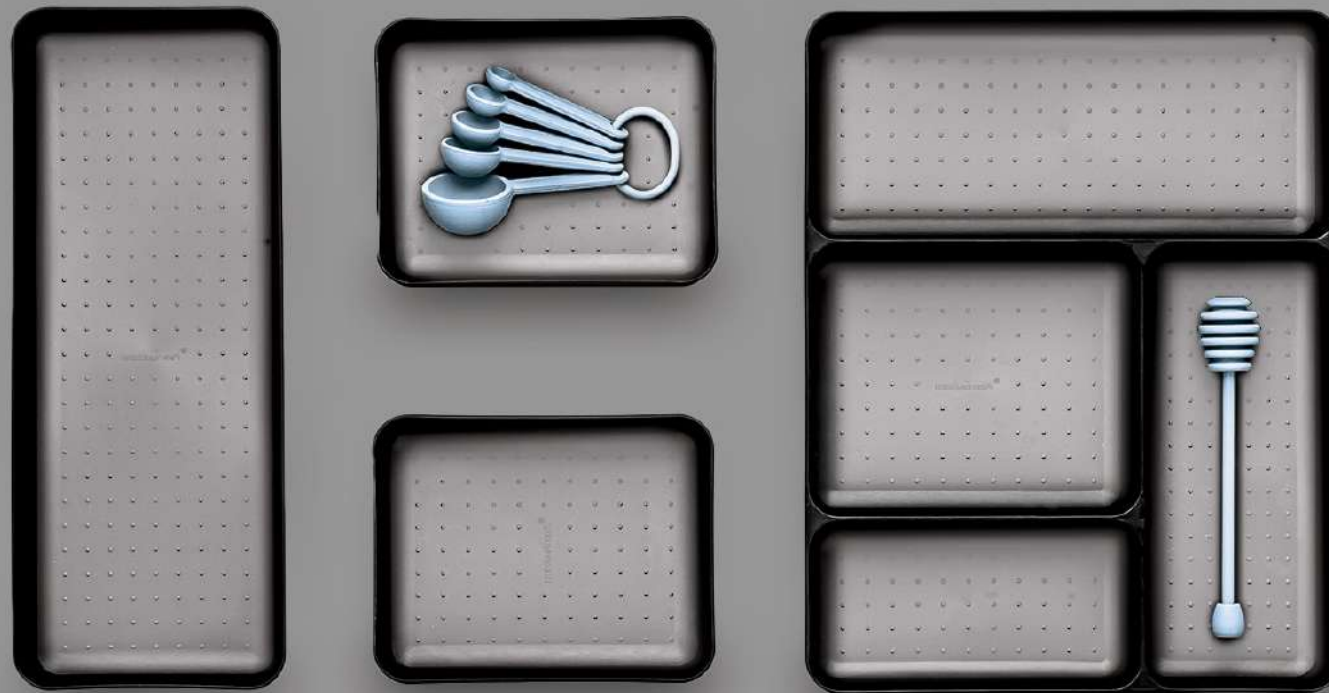

---

custom organization
with modular designs