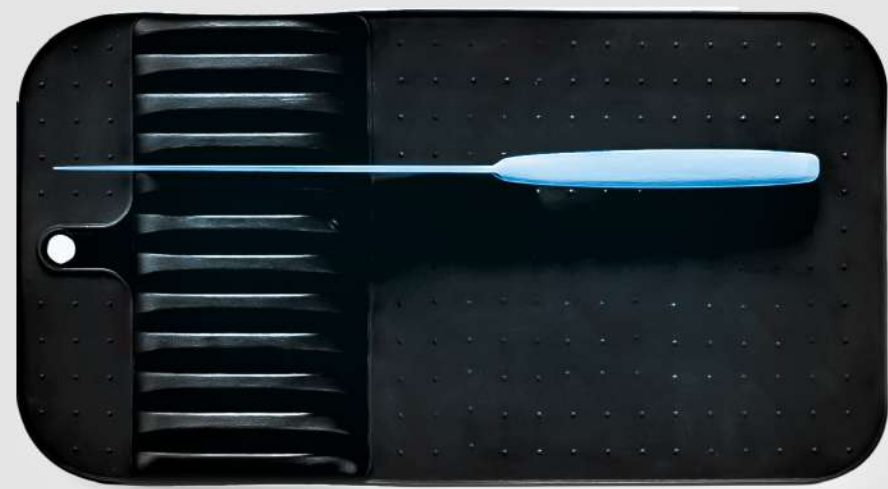

NEW to the BATH COLLECTION

BATH COLLECTION
DRYING STONE™
in-drawer dental tray

SKU# clear 79134
11.56 x 5.50 x 1.63 in
(29.37 x 13.97 x 4.13 cm)

BATH COLLECTION
DRYING STONE™
toothbrush case

SKU# blue 79135
9.20 x 2.00 x 1.70 in
(23.40 x 5.10 x 4.32 cm)