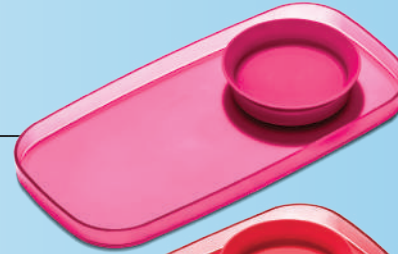

Merchandising **a fun experience** through color.

pink
SKU #63314

red
SKU #69614