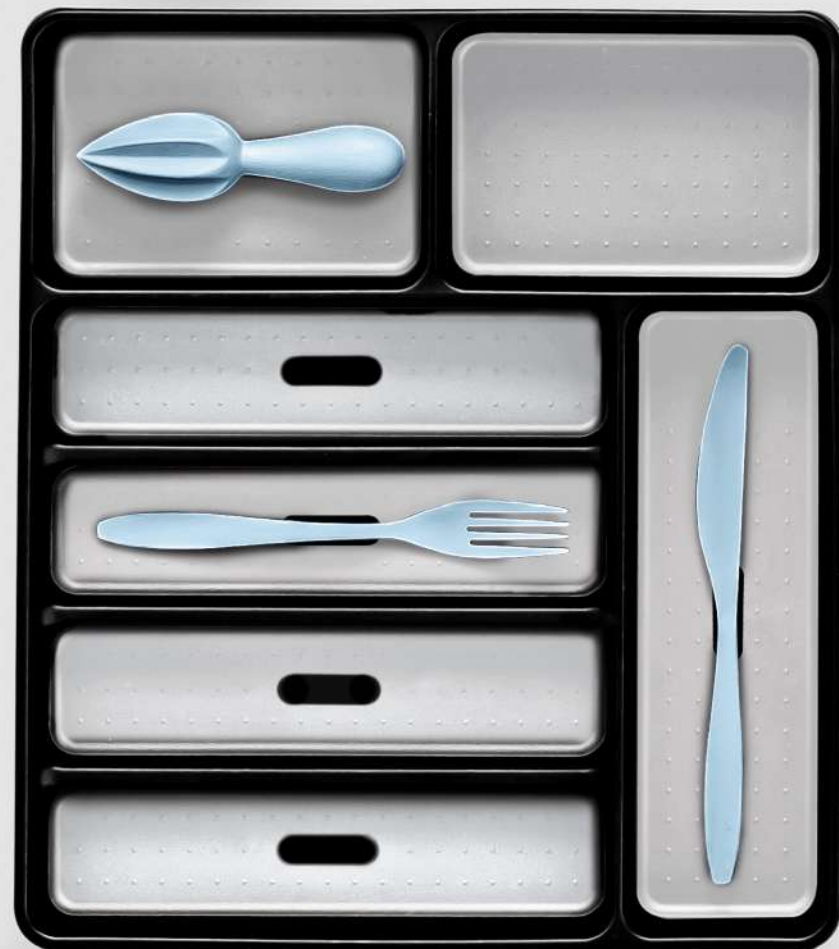

NEW to the BATH COLLECTION

BATH COLLECTION
DRYING STONE™
in-drawer dental tray

SKU# clear 79134
11.56 x 5.50 x 1.63 in
(29.37 x 13.97 x 4.13 cm)

BATH COLLECTION
DRYING STONE™
toothbrush case

SKU# blue 79135
9.20 x 2.00 x 1.70 in
(23.40 x 5.10 x 4.32 cm)

CLASSIC COLLECTION

quickly sort utensils
with branded icons

trays secure in drawer
with non-slip feet

items stay in place
with soft-grip lining

DRAWER

CLASSIC TRAYS

● ○ colors available: carbon & grey | white & grey