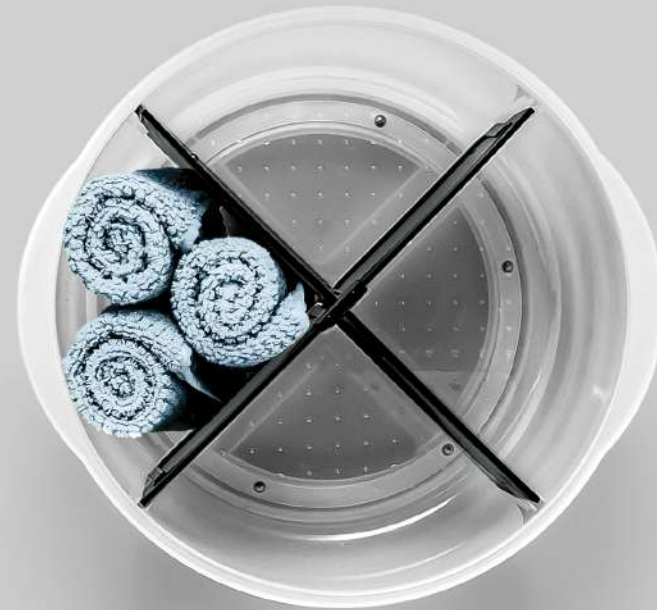

CABINET COLLECTION

---

items stay in place
with soft-grip lining

---

dependable & sturdy
with high-quality materials

---

easy to clean materials
for hygienic storage solutions