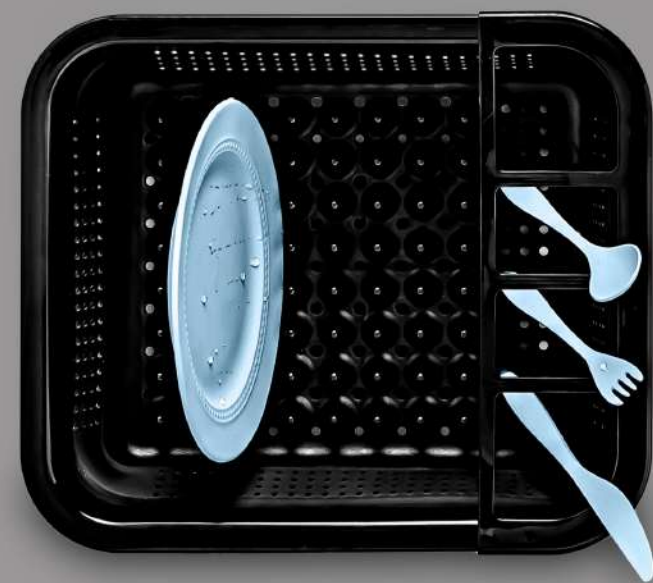

SINKWARE COLLECTION

---

cohesive solutions
streamline dishwashing

---

save storage space
with collapsible designs

---

protect dishware
with soft-grip features