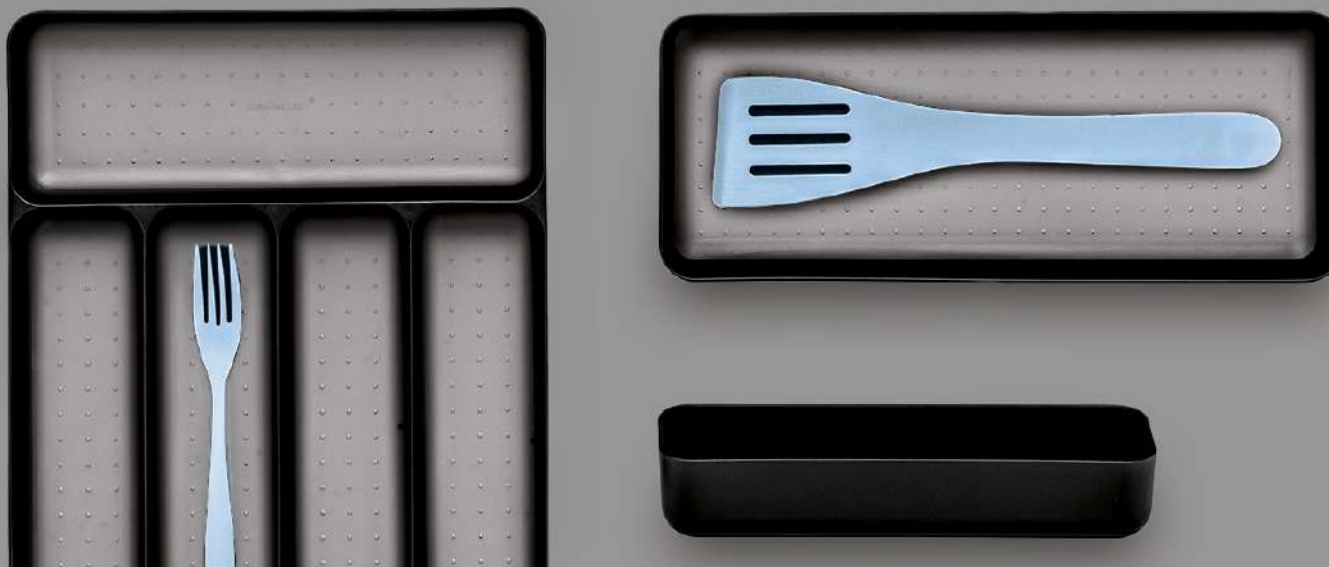

SKU# carbon 97784, grey 96084, casepack 12
5.25 x 3.19 x 1.88 in (13.34 x 8.10 x 4.76 cm)

PREMIUM SOFT COLLECTION

anchors in drawer
with complete soft base

custom organization
with modular designs

easy to clean design
with rounded corners