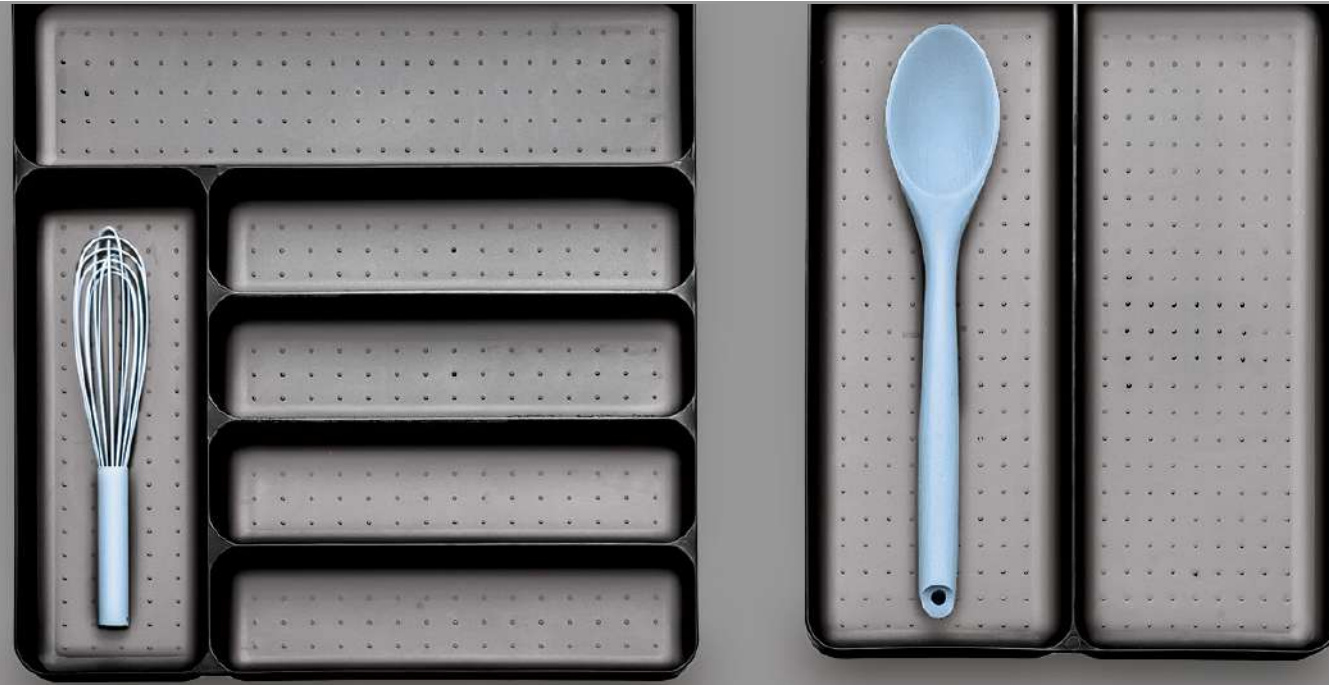

SKU# carbon 97784, grey 96084, casepack 12
5.25 x 3.19 x 1.88 in (13.34 x 8.10 x 4.76 cm)

PREMIUM SOFT COLLECTION

anchors in drawer
with complete soft base

custom organization
with modular designs

easy to clean design
with rounded corners